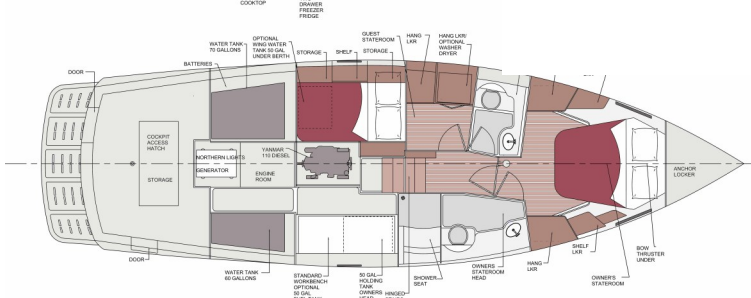

2026 Island Packet 42 Motor Sailer/LRC

LOA (inc bow pulpit and swim step)	44'10"
LOD	42' 1"
LWL	34' 9"
Beam	13'0"
LRC Draft	3' 8"
Motor Sailer Draft	4'8"
LRC Displacement	28,000 lbs
Motor Sailer Displacement	32,000 lbs
LRC Ballast	5,000 lbs
Motor Sailer Ballast	9,000 lbs
Sail Area (100% F.T.)	633 ft2
Sail Area (Including Reacher)	1327 ft2
Fuel Tank Capacity	186 gal
Water Tank Capacity	130 gal
Holding Tank Capacity	50 gal
Lazarette Storage Capacity	72 cu ft
Max Headroom	6' 6"
Displacement/Length	
SA/Displacement	
Cabins/Berths	2/6
STIX	
Designed by the IPY Team	

**Standard Arrangement
(Other options available)**

Well Equipped \$699,000
(as a Motor Sailer)