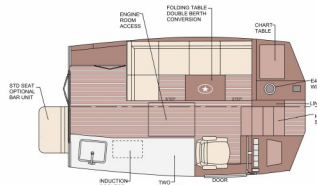

2026 Island Packet 42 Motor Sailer/LRC

LOA (inc bow pulpit and swim step)	44'10"
LOD	42' 1"
LWL	34' 9"
Beam	13'0"
LRC Draft	3' 8"
Motor Sailer Draft	4'8"
LRC Displacement	28,000 lbs
Motor Sailer Displacement	32,000 lbs
LRC Ballast	5,000 lbs
Motor Sailer Ballast	9,000 lbs
Sail Area (100% F.T.)	633 ft2
Sail Area (Including Reacher)	1327 ft2
Fuel Tank Capacity	186 gal
Water Tank Capacity	130 gal
Holding Tank Capacity	50 gal
Lazarette Storage Capacity	72 cu ft
Max Headroom	6' 6"
Displacement/Length	
SA/Displacement	
Cabins/Berths	2/6
STIX	
Designed by the IPY Team	